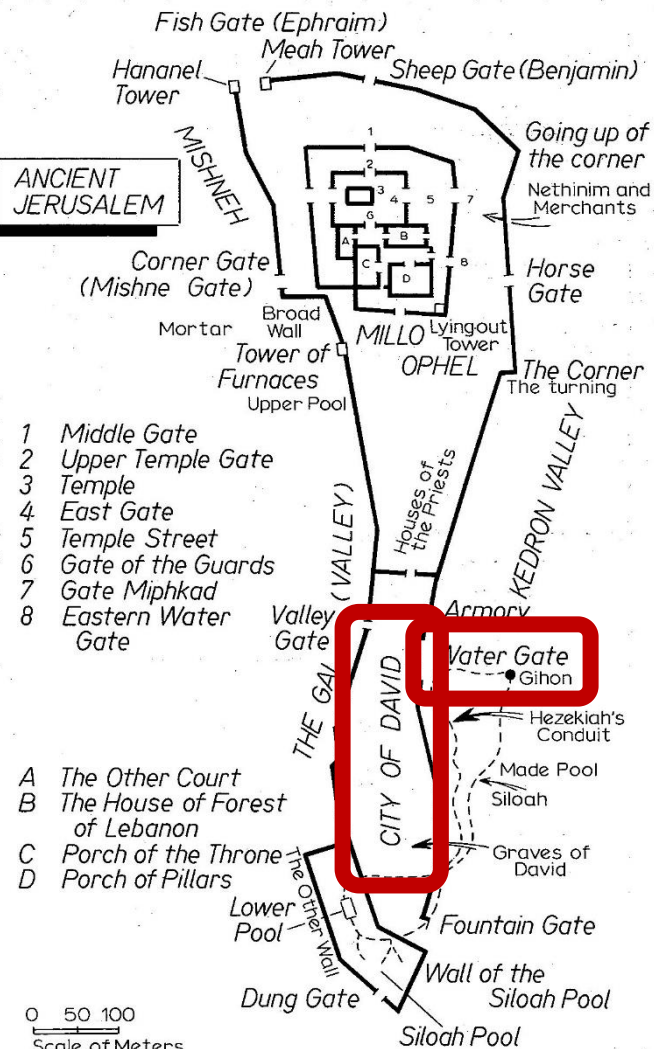

## Ron & Gloria Cope

2828

Exit Street View

©2018

© 2018 Google

© 2018 Google

Google Earth

[Report a problem](#)

**About 3/4 mile long  
Perhaps 1/5 mile wide**

**ANCIENT JERUSALEM**