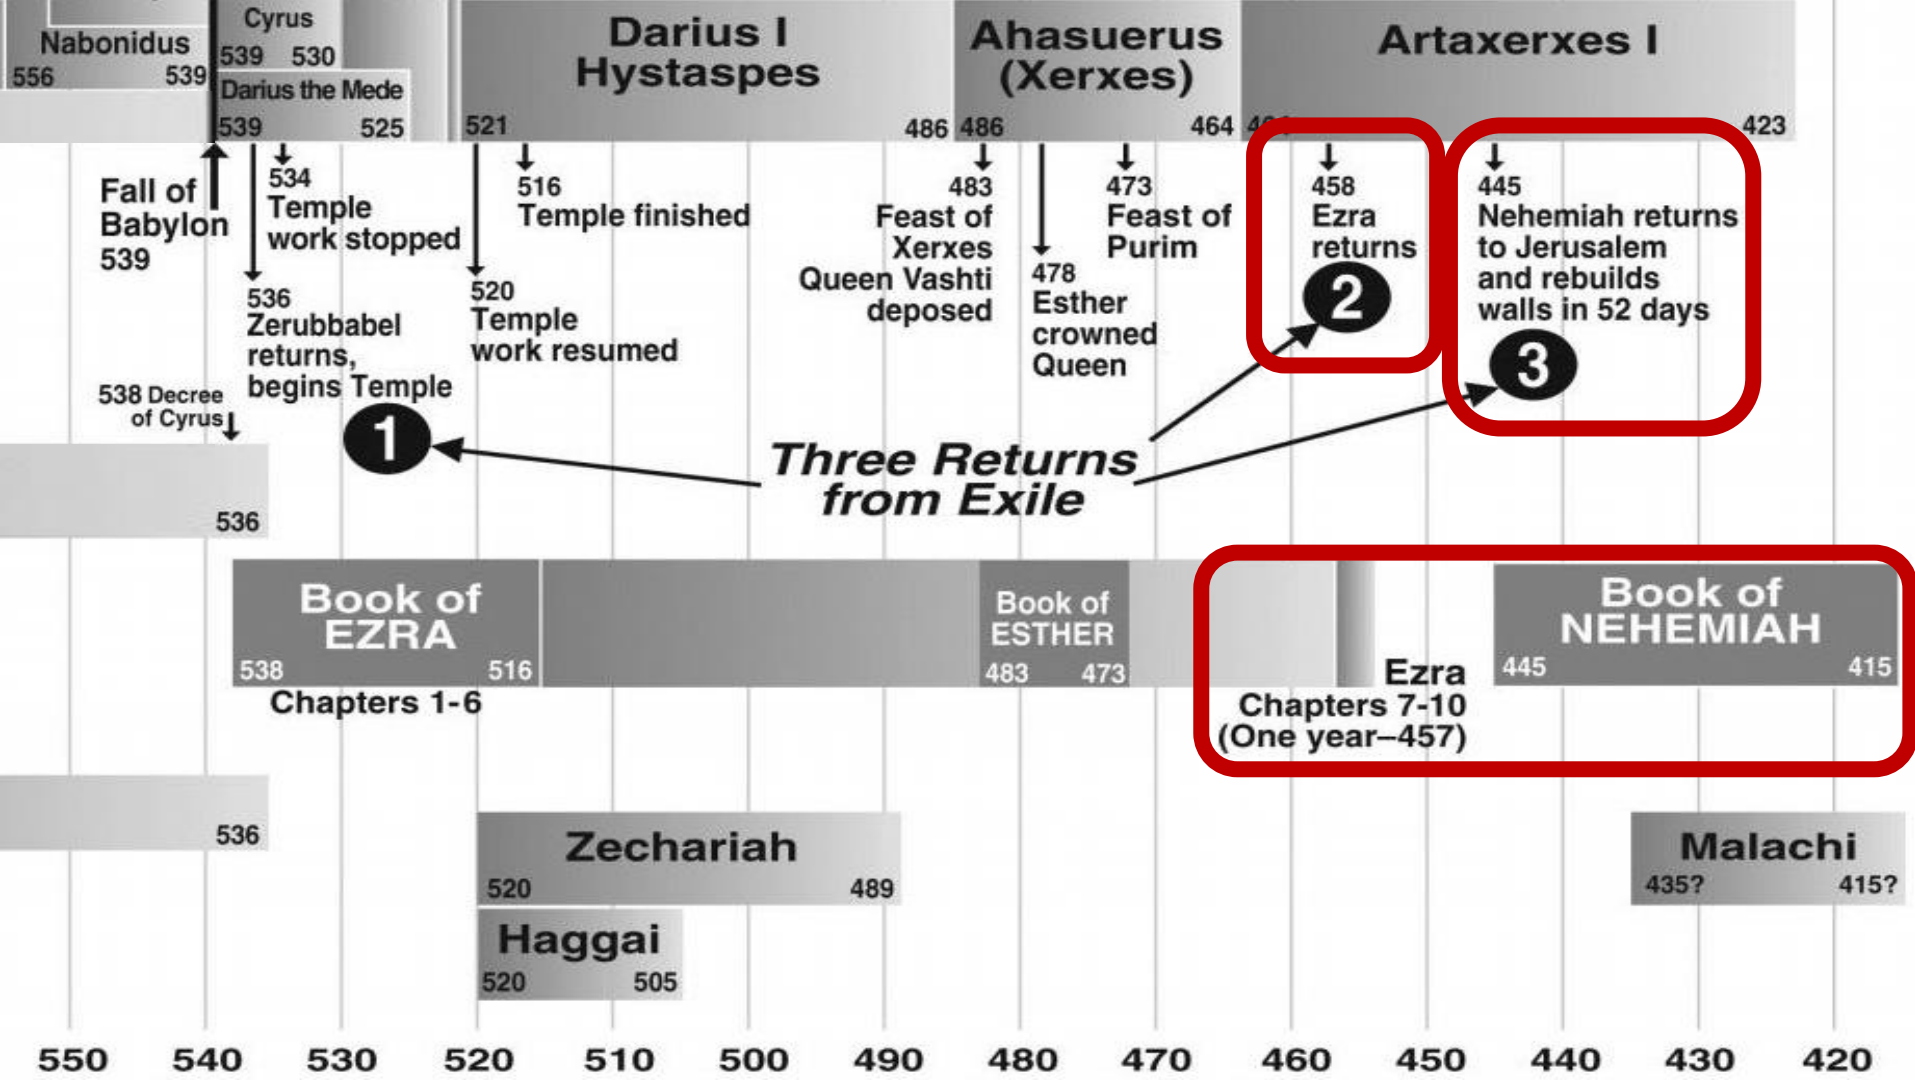

## Ron & Gloria Cope

2828

Exit Street View

©2018

© 2018 Google

© 2018 Google

Google Earth

[Report a problem](#)

**About 3/4 mile long  
Perhaps 1/5 mile wide**

**ANCIENT JERUSALEM**