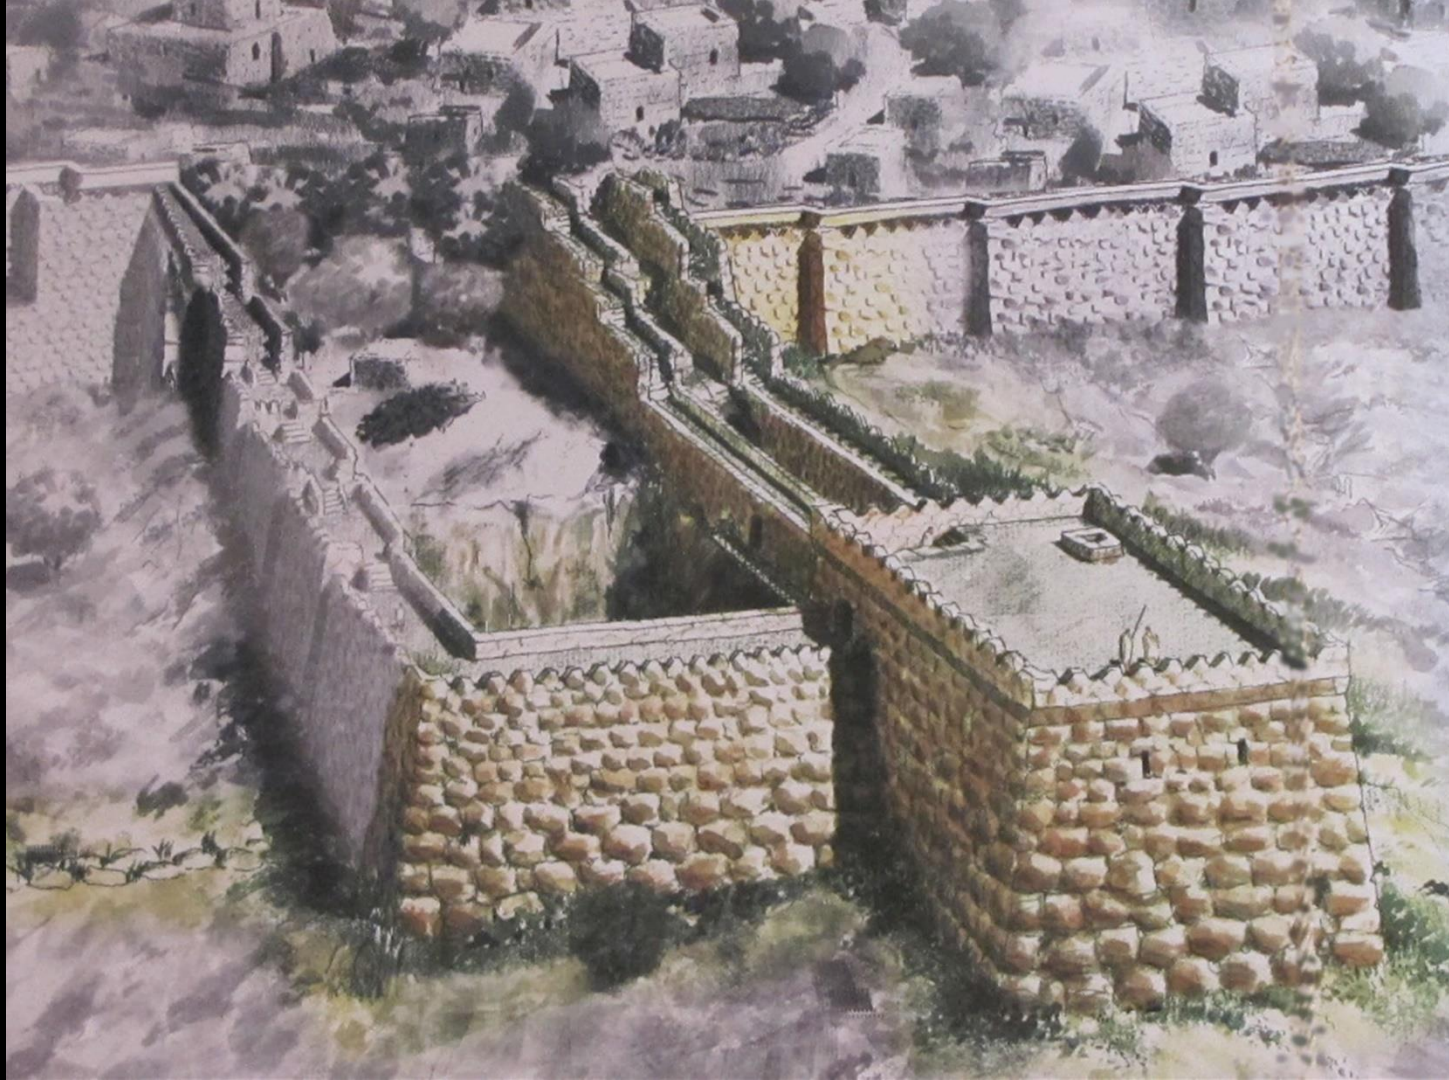

## Ron & Gloria Cope

2828

Exit Street View

©2018

© 2018 Google

© 2018 Google

Google Earth

[Report a problem](#)

**About 3/4 mile long  
Perhaps 1/5 mile wide**

**ANCIENT JERUSALEM**